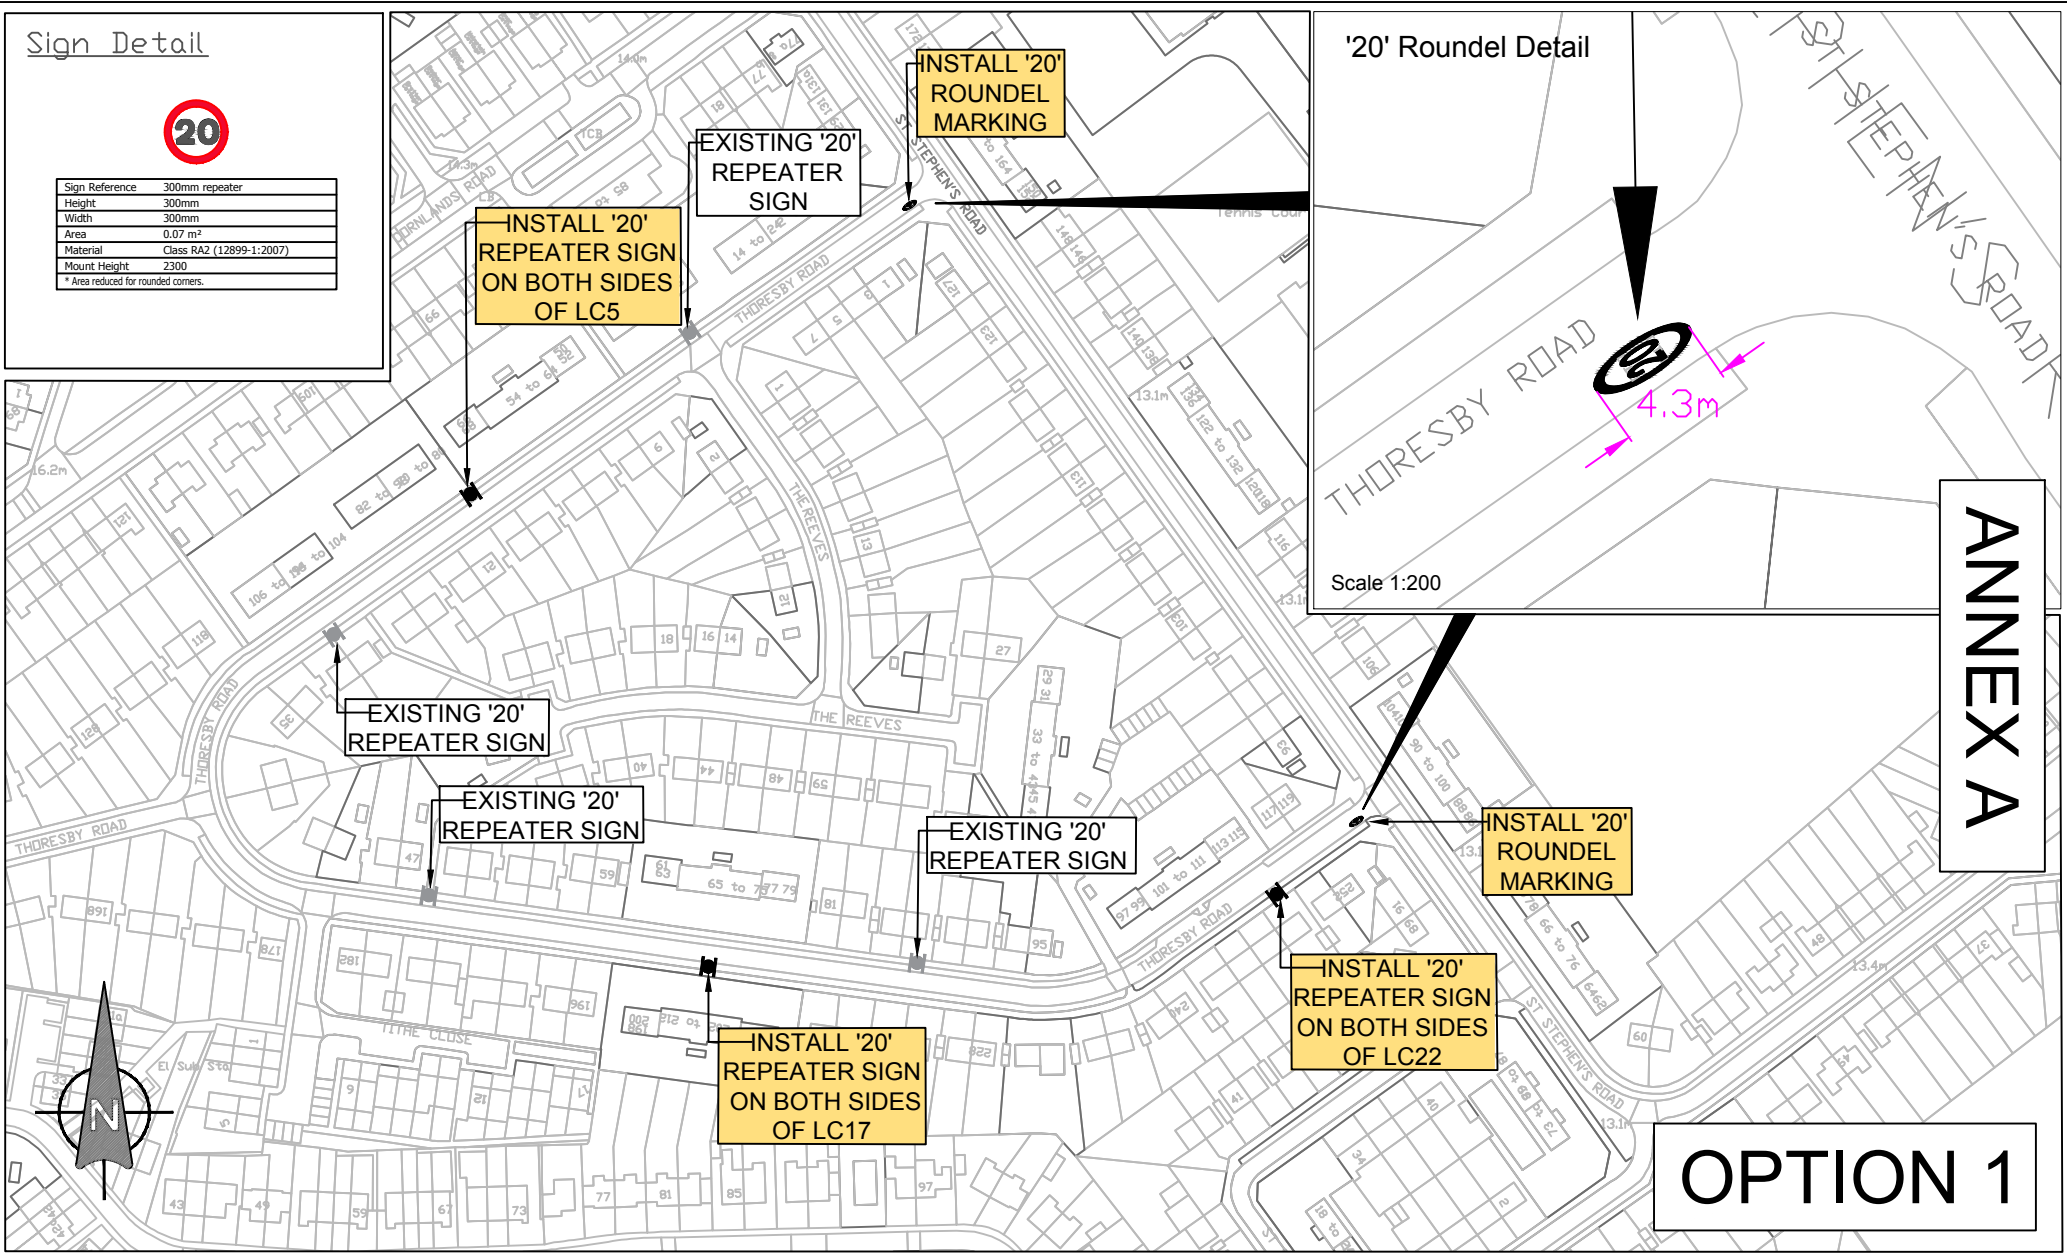

Sign Detail

Sign Reference	300mm repeater
Height	300mm
Width	300mm
Area	0.07 m ²
Material	Class RA2 (12899-1:2007)
Mount Height	2300
* Area reduced for rounded corners.	

'20' Roundel Detail

Scale 1:200

ANNEX A

OPTION 1

© CROWN COPYRIGHT. City of York Council OS Licence No. 1000 20818

INITIAL	REV	AMENDMENT	DATE
AW			
A3			

Thoresby Rd SMS 1718
 Signing and Lining

TP/170073/OPT01